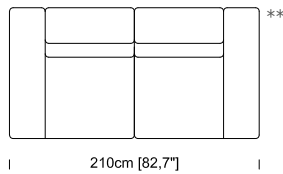

**Cover:** in fabric, microfiber, artificial leather, completely removable. Available in real leather (removable cushions covers).

**Dimensions:** The sofas are made with supple, elastic upholstery and padding, therefore sizes may vary by up to +/- 3 cm.

Le misure sono espresse in centimetri e [pollici]  
All dimensions are in centimeters and [inches]

Divano 3 posti  
3 seater sofa

Divano 3 posti maxi  
3 maxi seater sofa

Pouf rettangolare  
Rectangular pouf