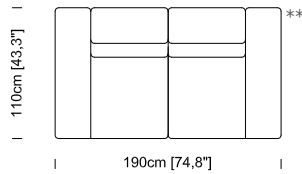

**Padding Armrest cushions:** in polyurethane foam density 18 kg/cbm, lined with polyester fibre padding.

**Feet:** antislip steel feet, available in polished chromed or black chromed finish, height 5,5" Other types of feet are available.

Le misure sono espresse in centimetri e [pollici]  
All dimensions are in centimeters and [inches]

Divano 3 posti  
3 seater sofa

Divano 3 posti maxi  
3 maxi seater sofa

Pouf rettangolare  
Rectangular pouf